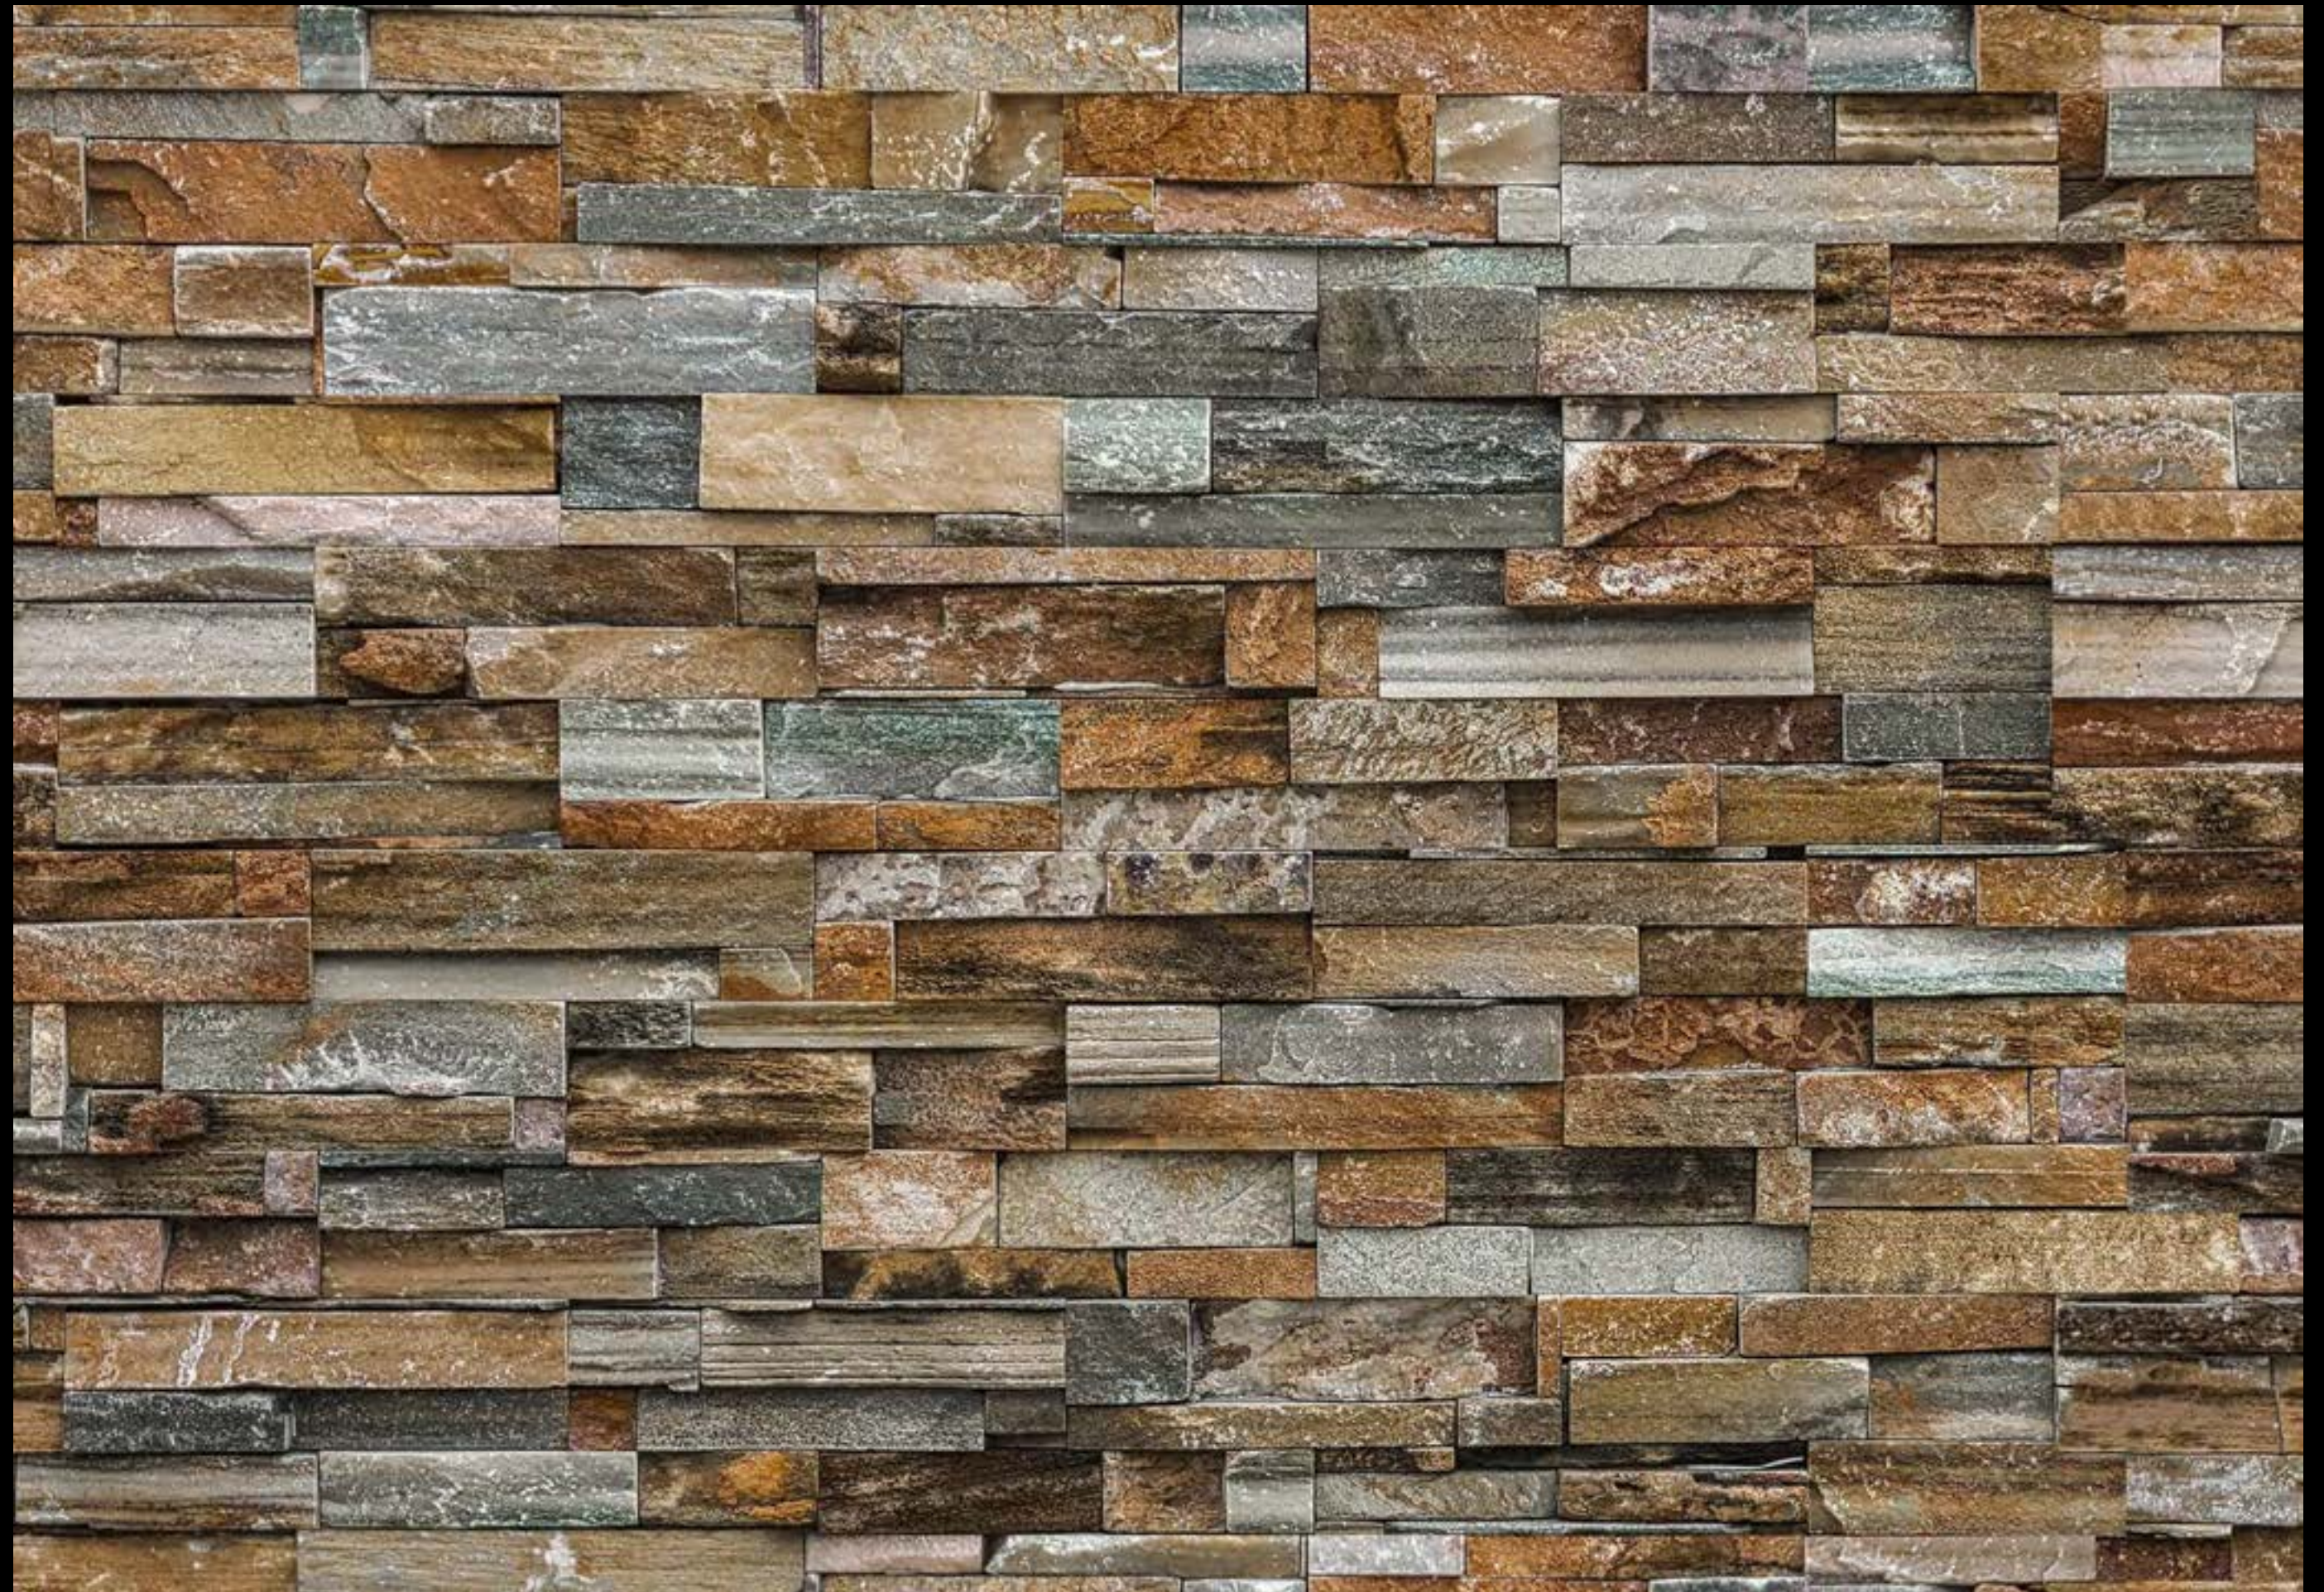

5	6	7	8
1	2	3	4

Repeat pattern

Wall Mural 8-part | 366 × 254 cm | 12' × 8' 4"

00159 Colorful Stone Wall

Wall Mural 8-part | 366 × 254 cm | 12' × 8' 4"

Repeat pattern

00143 The Wall

Repeat pattern