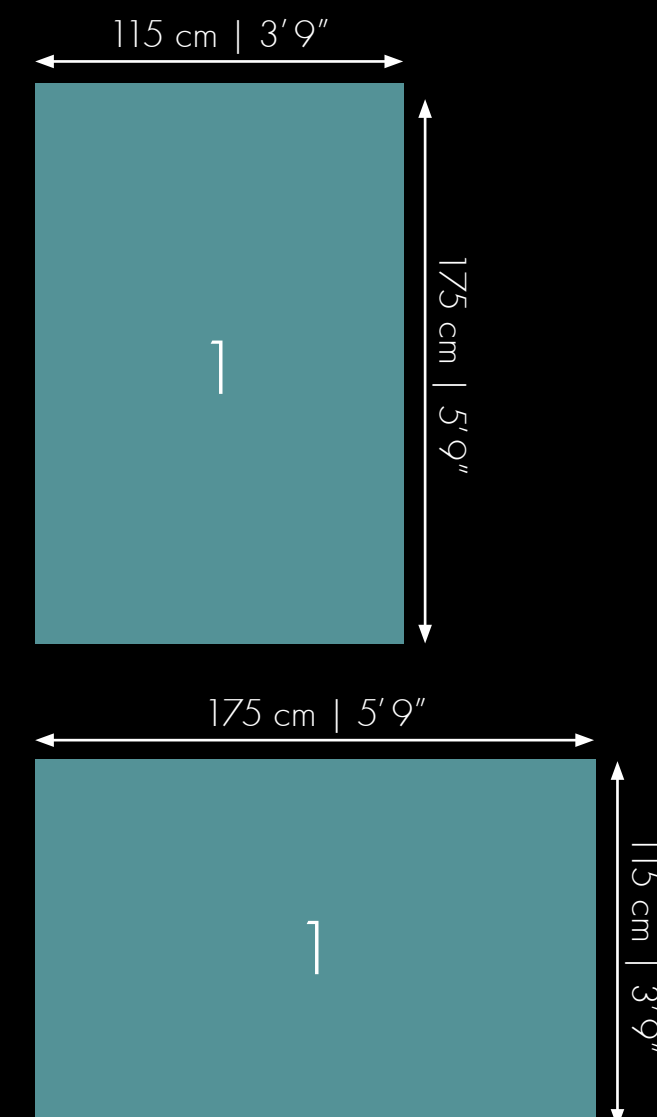

Вместе с постерами Giant Art® от Idealdecor ваши стены превратятся в невероятные и живые картины. Эти уникальные постеры увеличенного размера доступны в уникально большом количестве самых разнообразных и привлекательных вариантов дизайна. Создайте свой уникальный интерьер вместе с постерами Giant Art® от Idealdecor и наслаждайтесь потрясающими стенами с гарантированно высоким качеством отделки. Высококачественные фотоизображения Giant Art® можно наклеивать непосредственно на гладкие поверхности, или же – для получения более изысканного дизайна – они могут наноситься специалистами на различные материалы, (такие как МДФ), а также вставляться в рамку.

Blueback paper 115g/m²
High quality offset printing
UV-resistant/non-fading
Manufactured in Germany by W+G AG (Switzerland)
No paste included (use commercial standard wallpaper paste and mix the paste as told in the instructions)

Icons: Paper roll, 0.0, Gear, Wave, Arrow