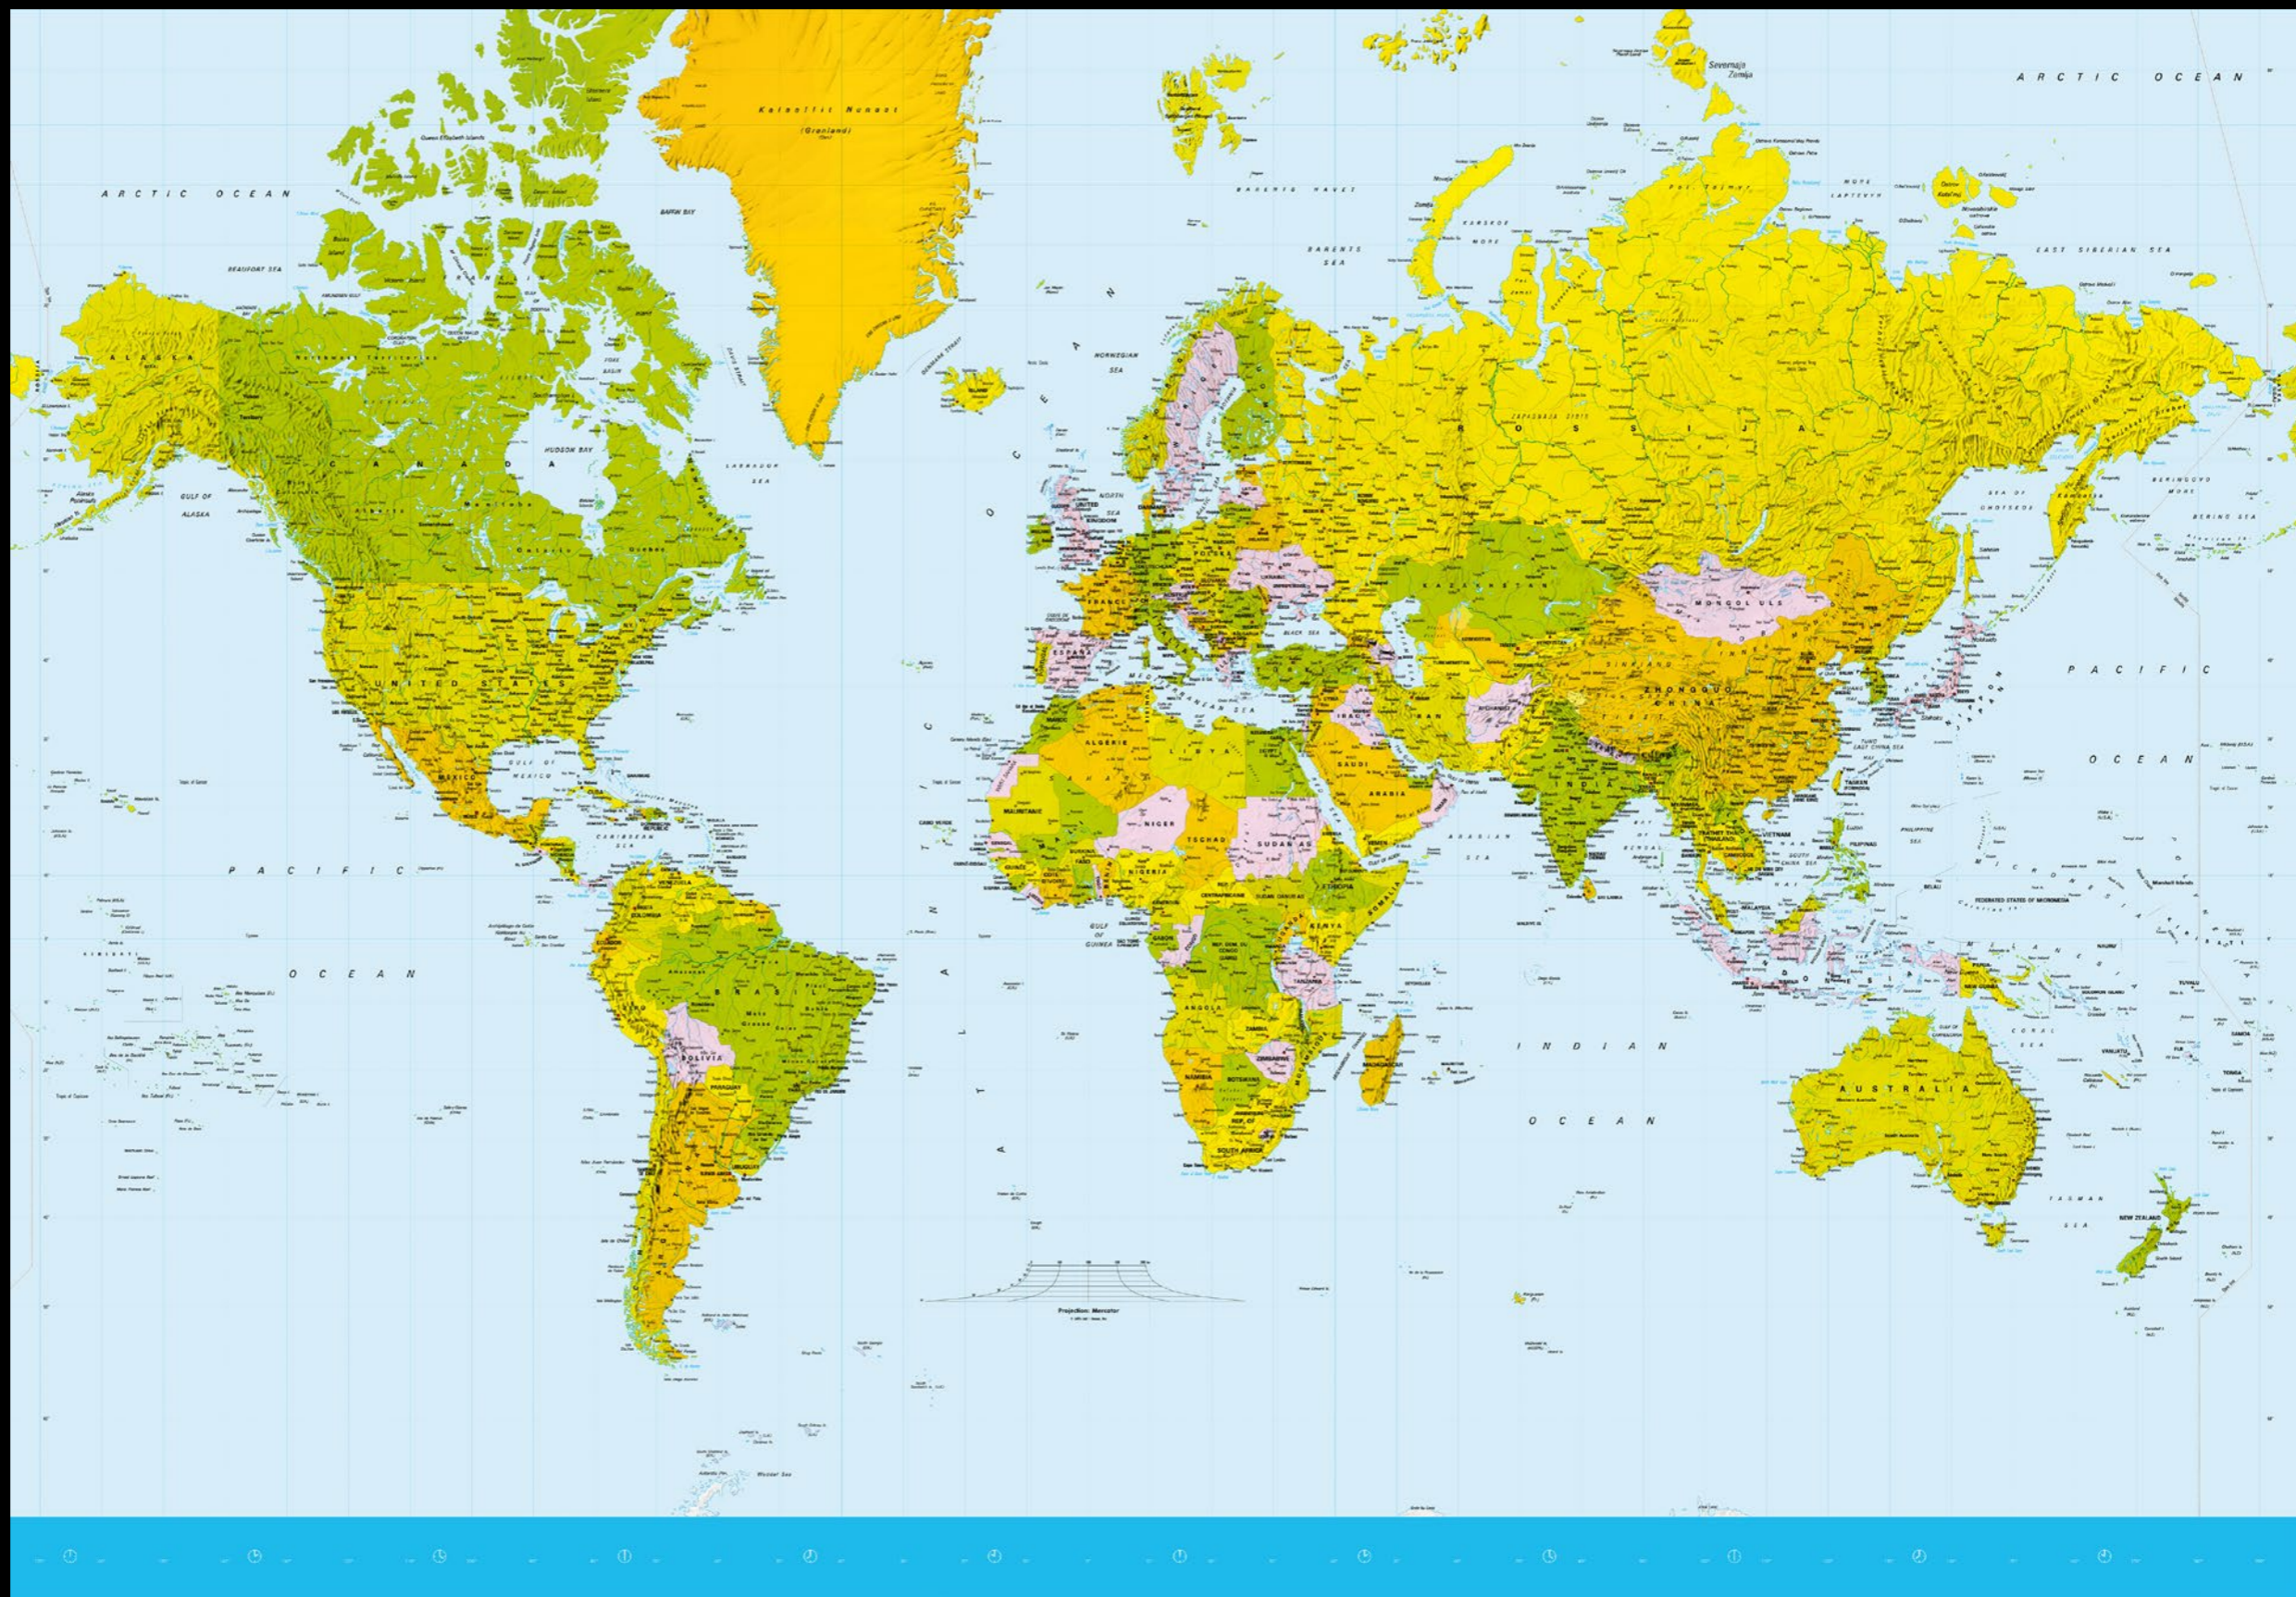

MAP OF THE WORLD

366 × 254 cm | 144,09" × 100" | 8 parts
#00152 | blueback paper