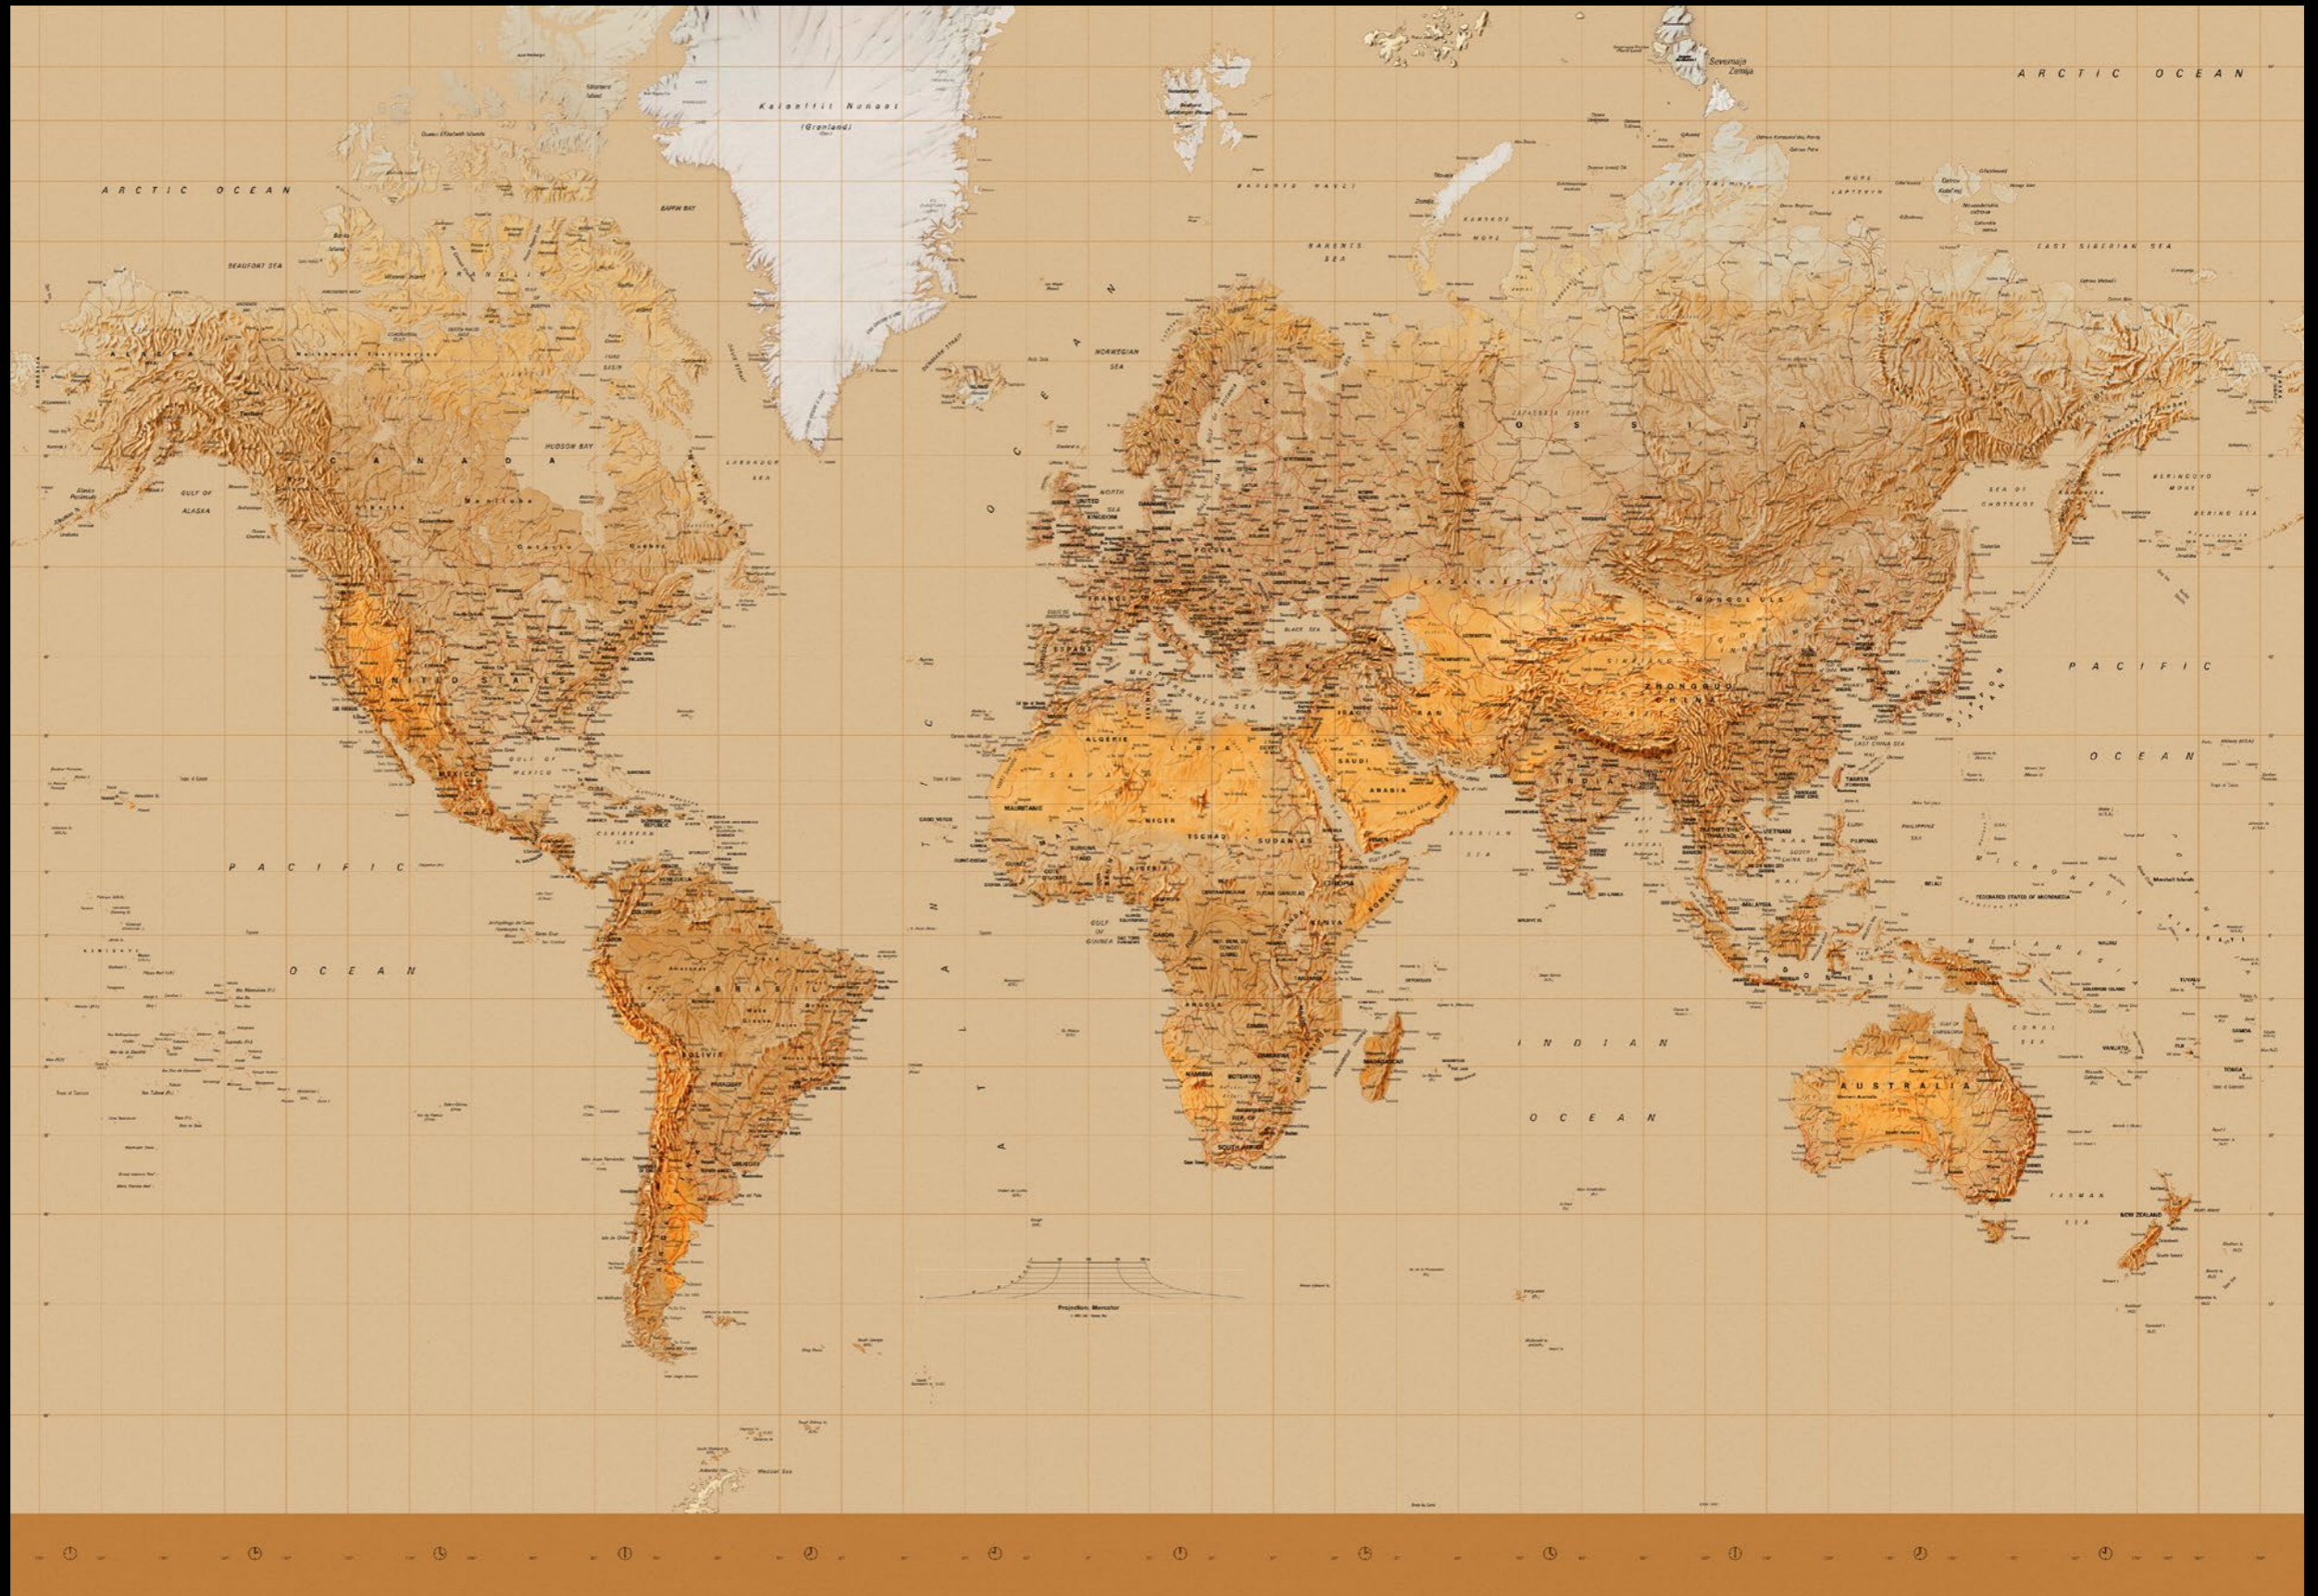

# THE WORLD

366 × 254 cm | 144,09" × 100" | 8 parts  
#00153 | blueback paper