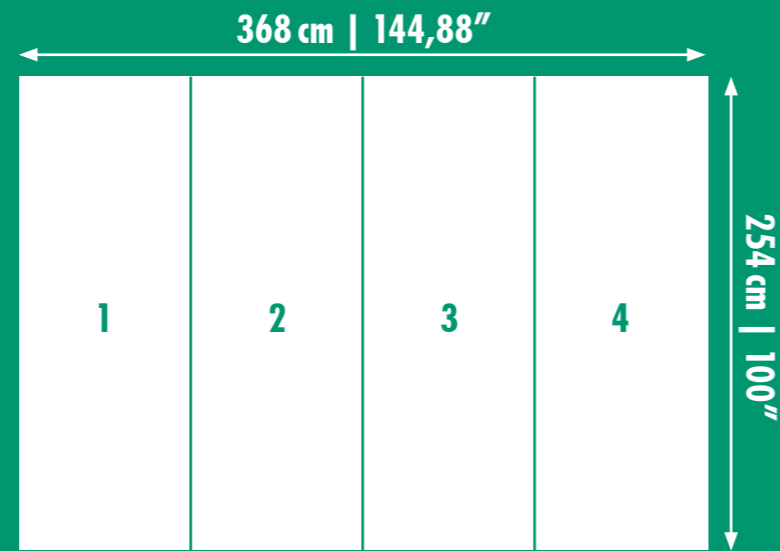

4 panels
blueback paper